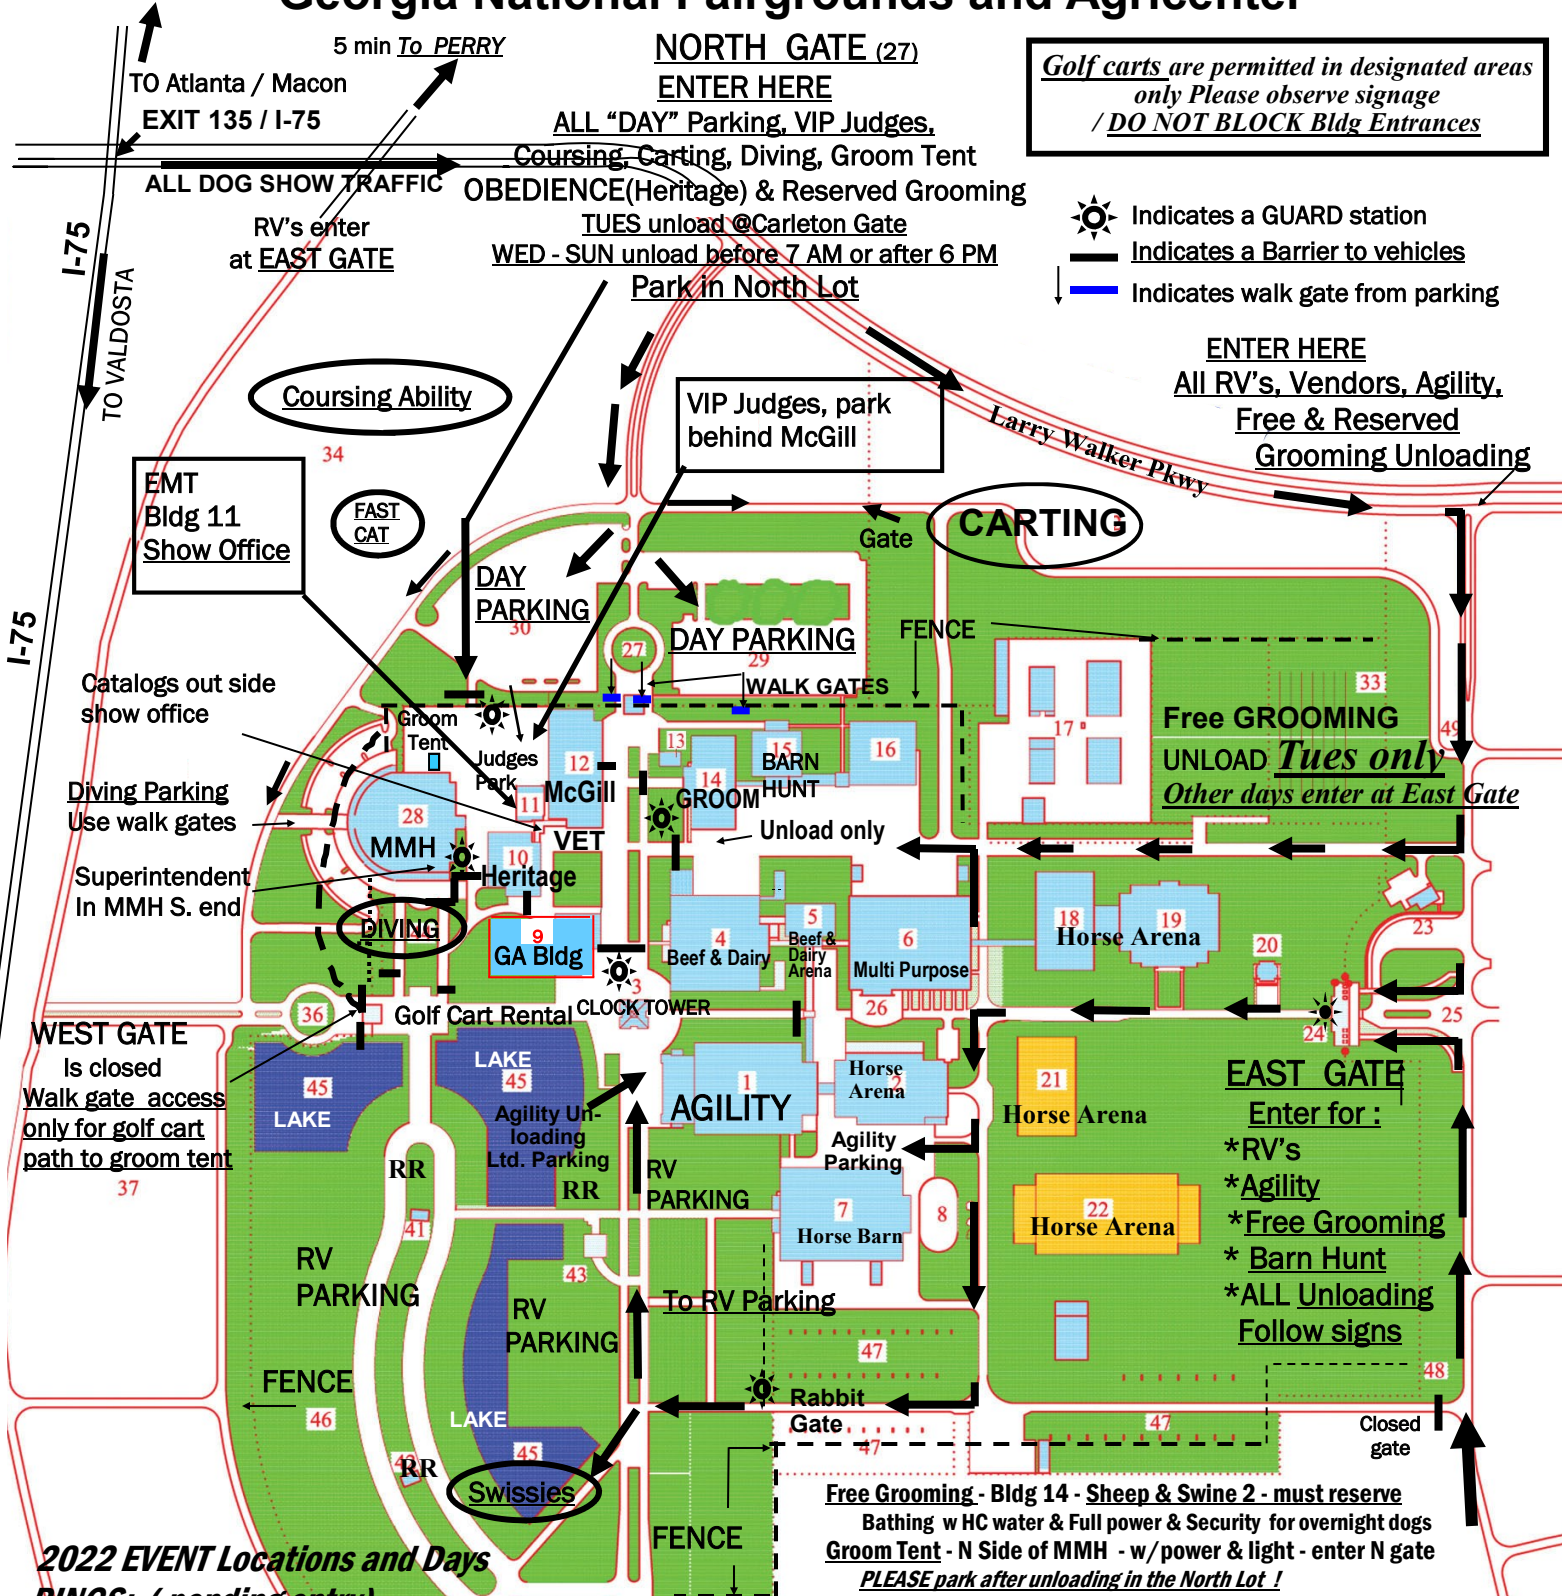

Georgia National Fairgrounds and Agricenter

Golf carts are permitted in designated areas only Please observe signage / DO NOT BLOCK Bldg Entrances

- Indicates a GUARD station
- Indicates a Barrier to vehicles
- Indicates walk gate from parking

ENTER HERE
All RV's, Vendors, Agility,
Free & Reserved
Grooming Unloading

Free GROOMING
UNLOAD *Tues only*
Other days enter at East Gate

EAST GATE
Enter for :
*RV's
*Agility
*Free Grooming
*Barn Hunt
*ALL Unloading
Follow signs

Free Grooming - Bldg 14 - Sheep & Swine 2 - must reserve
Bathing w HC water & Full power & Security for overnight dogs
Groom Tent - N Side of MMH - w/ power & light - enter N gate
PLEASE park after unloading in the North Lot !
Paid Reserved Grooming - GA Bldg 9 - with elec & security - enter N Gate

MOTORHOMES from I-75 South "MAY"
Enter Here
Via I-75 & EXIT 134
Follow Signs to East Gate

2022 EVENT Locations and Days
RINGS: (pending entry)

- Rings 1-8 Murphy Miller Howard Bldg (Bldg 28) LAKE
- Rings 9-16 McGill Bldg (Bldg 12)
- Rings 17-20 Heritage Hall (Bldg 10)
- OBED/RALLY/ TRICK / CGC**
- OC Matches WED thru FRI (*Pay 1st in Cluster Office*)
- Rings 21-24 Georgia Bldg (Bldg 9) and **Reserved Grooming**
Golf Cart delivery each AM
- Public X- PENS N side of Grooming Bldg 4 & E side of
Grooming Tent located on N Side of MMH Bldg
- Show Vet - S Side of McGill - Blue Ridge Vet Imaging